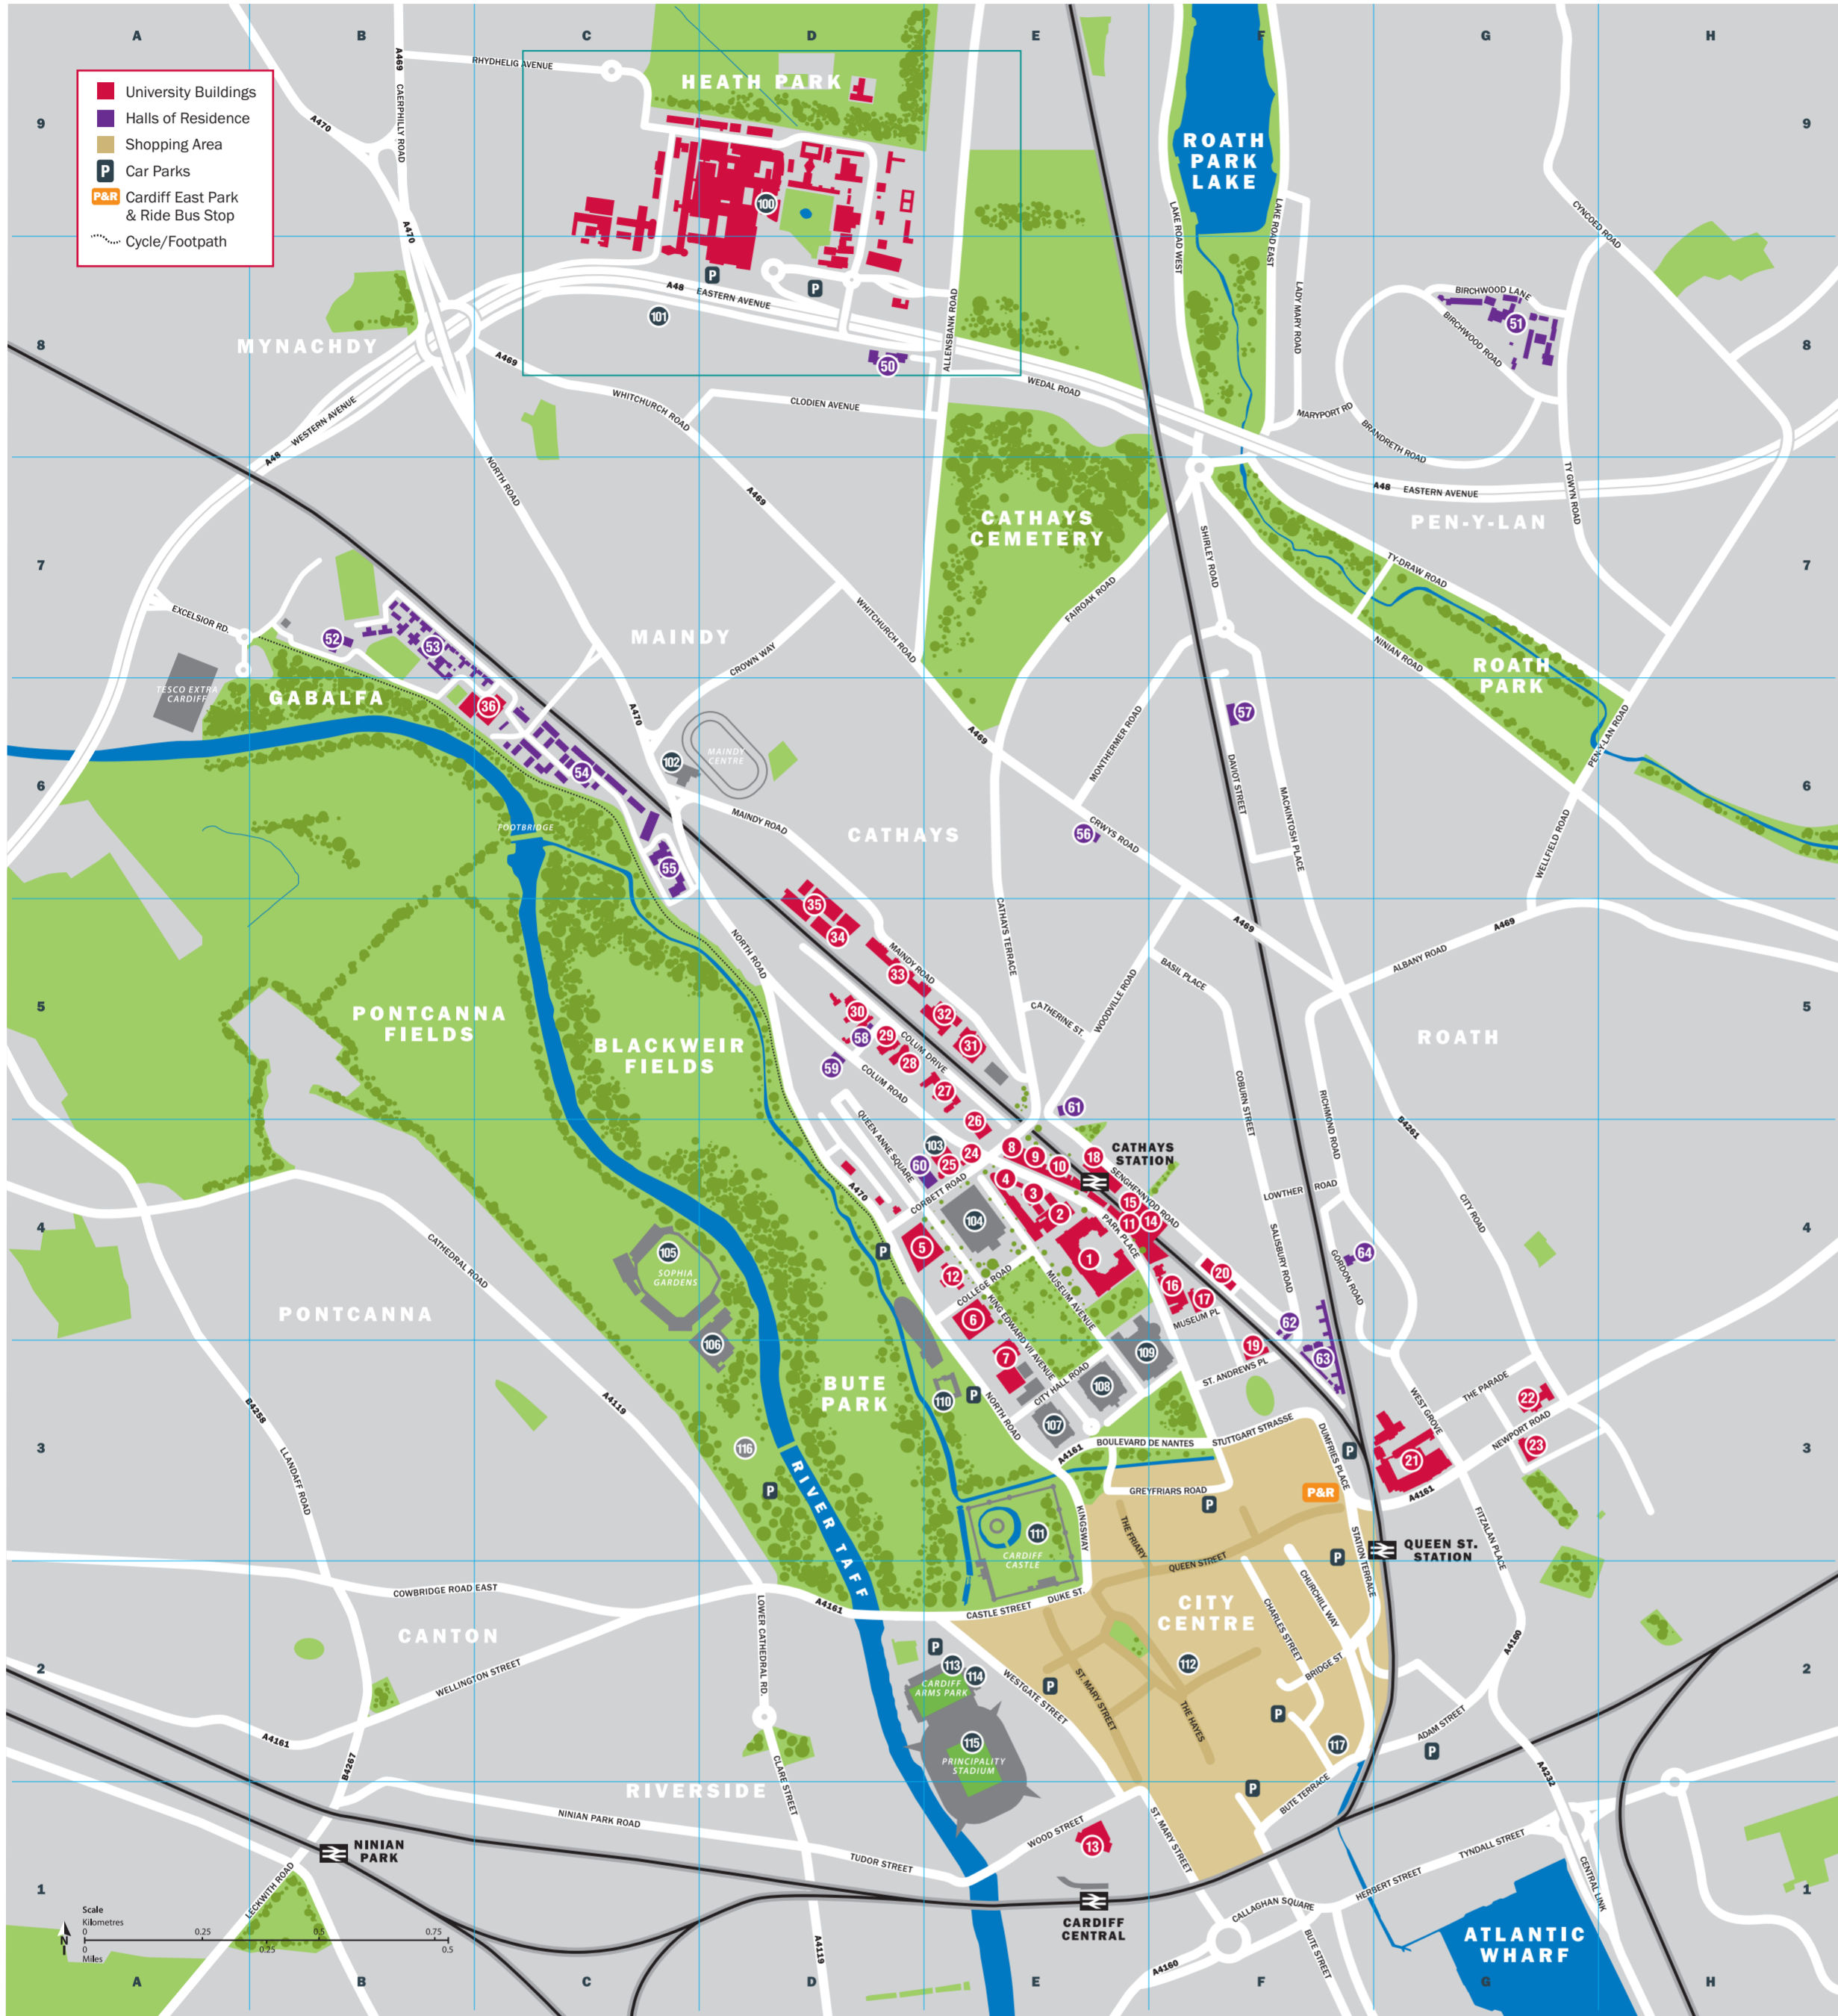

Location Guide

Cathays Campus and City Centre

Abacws	E4	18
Aberconway Building	D5	30
Architecture	E4	6
Biosciences	E4	1, 2
Business		
• Aberconway Building	D5	30
• Julian Hodge Building	D5	29
• Postgraduate Teaching Centre	D5	28
Bute Building	E4	6
Careers and Employability	E4	11
Centre for Professional Legal Studies	E4	4
Centre for Student Life	E4	11
Chaplaincy	E4	10
Chemistry	E4*, E4	1*, 9
Communications and Marketing	F3	23
Computer Science and Informatics	E4*, F4	18*, 20
Cardiff University Brain Research Imaging Centre (CUBRIC)	D5	33
Day Care Centre	F4	16
Deri House	F3	19
Development and Alumni Relations	F3	23
Earth and Ocean Sciences	E4	1
Eastgate House	G3	22
Engineering	G3	21
English, Communication and Philosophy	E5	27
Estates	G3	23
Eye Clinic	E5	31
Finance	G3	23
Geography and Planning	E3	7
Glamorgan Building	E3	7
Global Opportunities Centre	E4	11
Graduate Centre	E4	14
Hadyn Ellis Building	E5	32
Park Place Surgery	F4	16
Healthcare Sciences	G3	22
History, Archaeology and Religion	E5	27
Human Resources	G3	23
International Office	F3	23
IT Services	F4	16
John Percival Building	E5	27
Journalism, Media and Culture	E1	13
Julian Hodge Building	D5	29
Law and Politics	E4*, E4	4*, 8
Main Building	E4	1
Mathematics	E4	18
McKenzie House	G3	23
Modern Languages	E4	8
Music and University Concert Hall	E4, E4*	24, 25
Optometry and Vision Sciences	E5	31
Part-time Courses for Adults	F4	20
Pharmacy and Pharmaceutical Sciences	E4	5
Physics and Astronomy	G3	21
Psychology	E4*, E4	3*, 9
Queen's Buildings	G3	23
Redwood Building	E4	5
Registry	G3	23
Research, Innovation and Enterprises Services	G3	23
Sbarc Spark	D5	34
Security Centre	E4	2
Sir Martin Evans Building	E4	2
Social Sciences	E3*, E4, F4	7*, 11, 17
Southgate House	C6	36
Sports		
• Fitness and Conditioning Centre	E4	15
• Sports Training Village	C6	36
Strategic Planning and Governance	F3	23
Student Recruitment	F3	23
Student Support Centre	E4	11
Students' Union	E4	14
Temple of Peace	E4	12
Tower Building	E4	3
Translational Research Hub	D5	35
Trevithick Building	G3	21
Doctoral Academy	F3	20
Welsh	E5	27