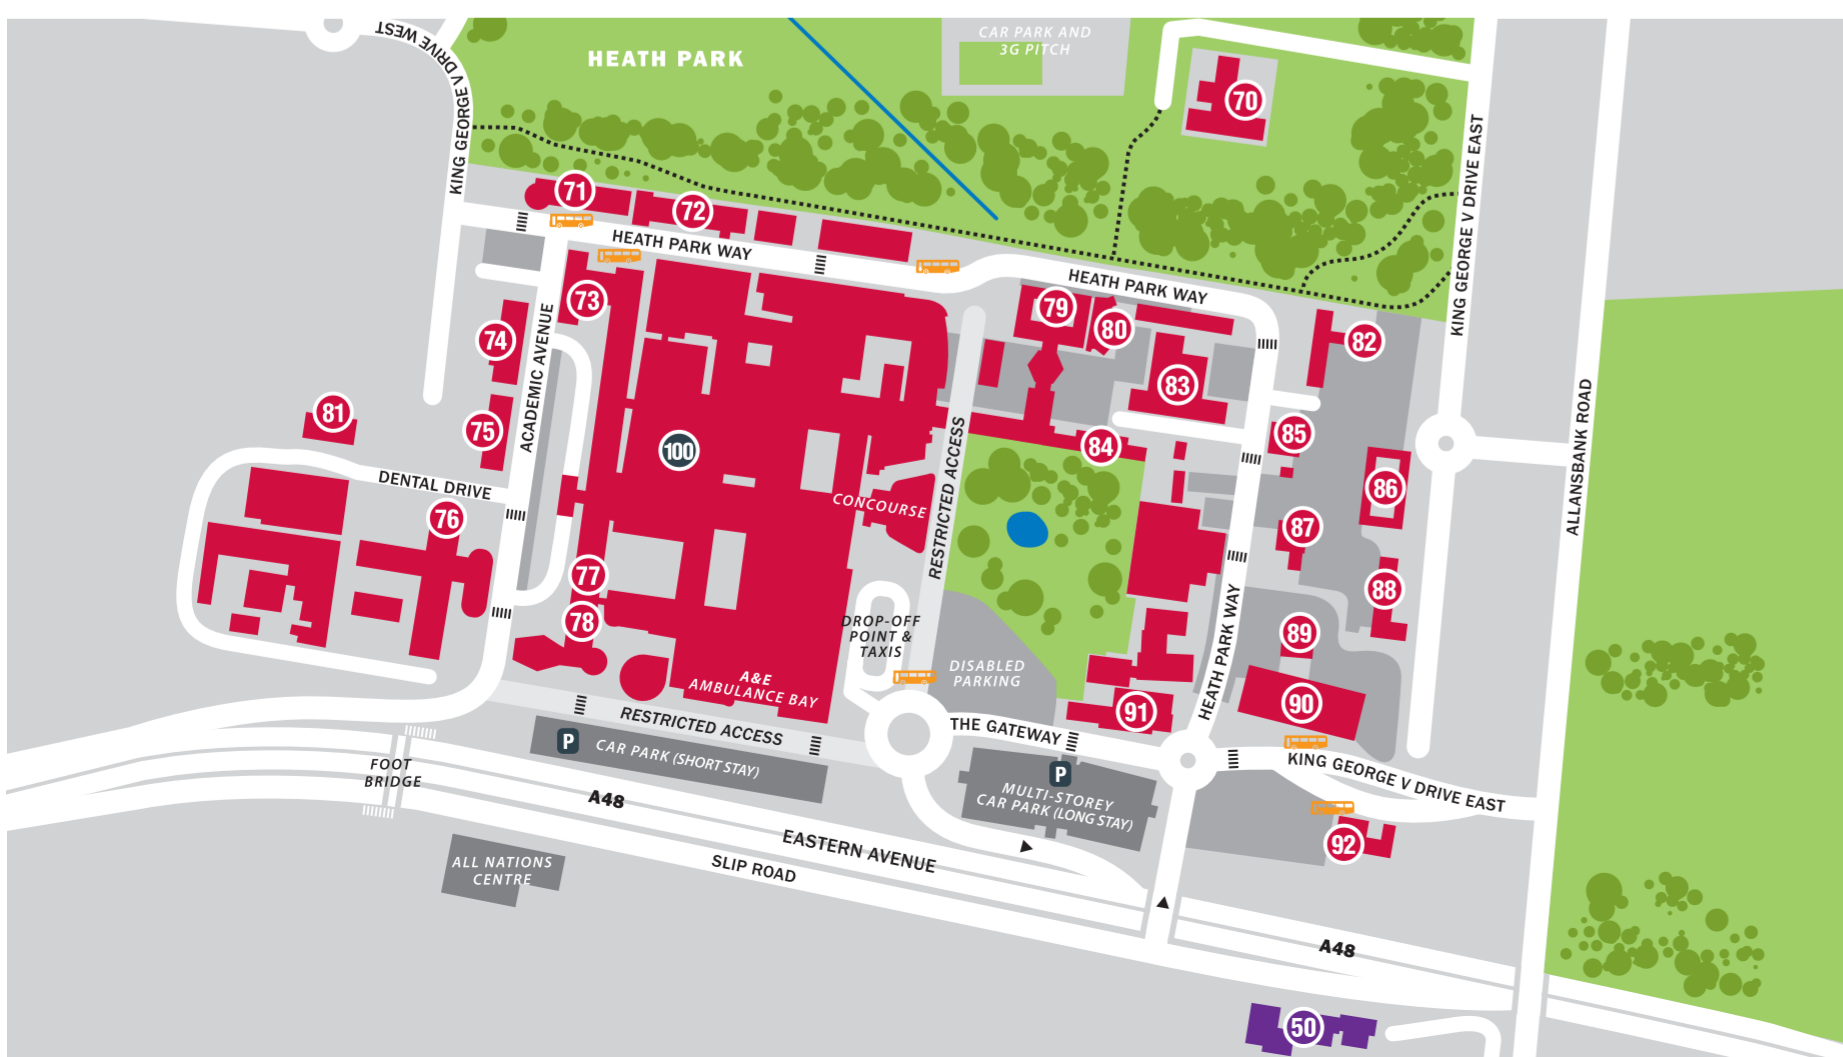

*Main site

Libraries		
Arts and Social Sciences	E4	26
Biomedical Sciences	E4	2
Bute and Architecture	E4	6
Law	E4	26
Music	E4	25
Science	E4	1
Senghennydd	F4	18

Residences		
Aberconway Hall	D5	58
Aberdare Hall	D4	60
Cartwright Court	F6	57
Clodien House	D8	50
Colum Hall	D5	59
Gordon Hall	F4	64
Hodge Hall	E5	61
Roy Jenkins Hall	E6	56
Senghennydd Court	F3	63
Senghennydd Hall	F4	62
Talybont Court	C6	55
Talybont Gate	B7	52
Talybont North	B7	53
Talybont South	C6	54
University Hall and Conference Centre	G8	51

Heath Park Campus

The University shares the Heath Park Campus with the University Hospital of Wales

Biobank	81	
Brecknock House	89	
Brian Cooke Dental Library	76	
Cancer Genetics Building	71	
Cardiff Medicentre	90	
Cardigan House	84	
Carmarthen House	87	
Cochrane Building	83	
College House	70	
Denbigh House	82	
Dental School / Hospital	76	
Glamorgan House	88	
Graduate Centre	77	
Healthcare Sciences	79	
Health Library	83	
Henry Wellcome Building	73	
Institute of Medical Genetics	72	
IV Lounge	81	
Medicine	78, 83	
Michael Griffith Education Centre	80	
Monmouth House	86	
Neuadd Meirionnydd	81	
NHS Liaison Unit	70	
Nursing and Midwifery	79	
Pembroke House	85	
Sports and Social Club	91	
Tenovus Building	75	
Ty Dewi Sant	79	
Ty Maeth	92	
The Sir Geraint Evans Cardiovascular Research Building	74	
Residence		
Liberty House	50	